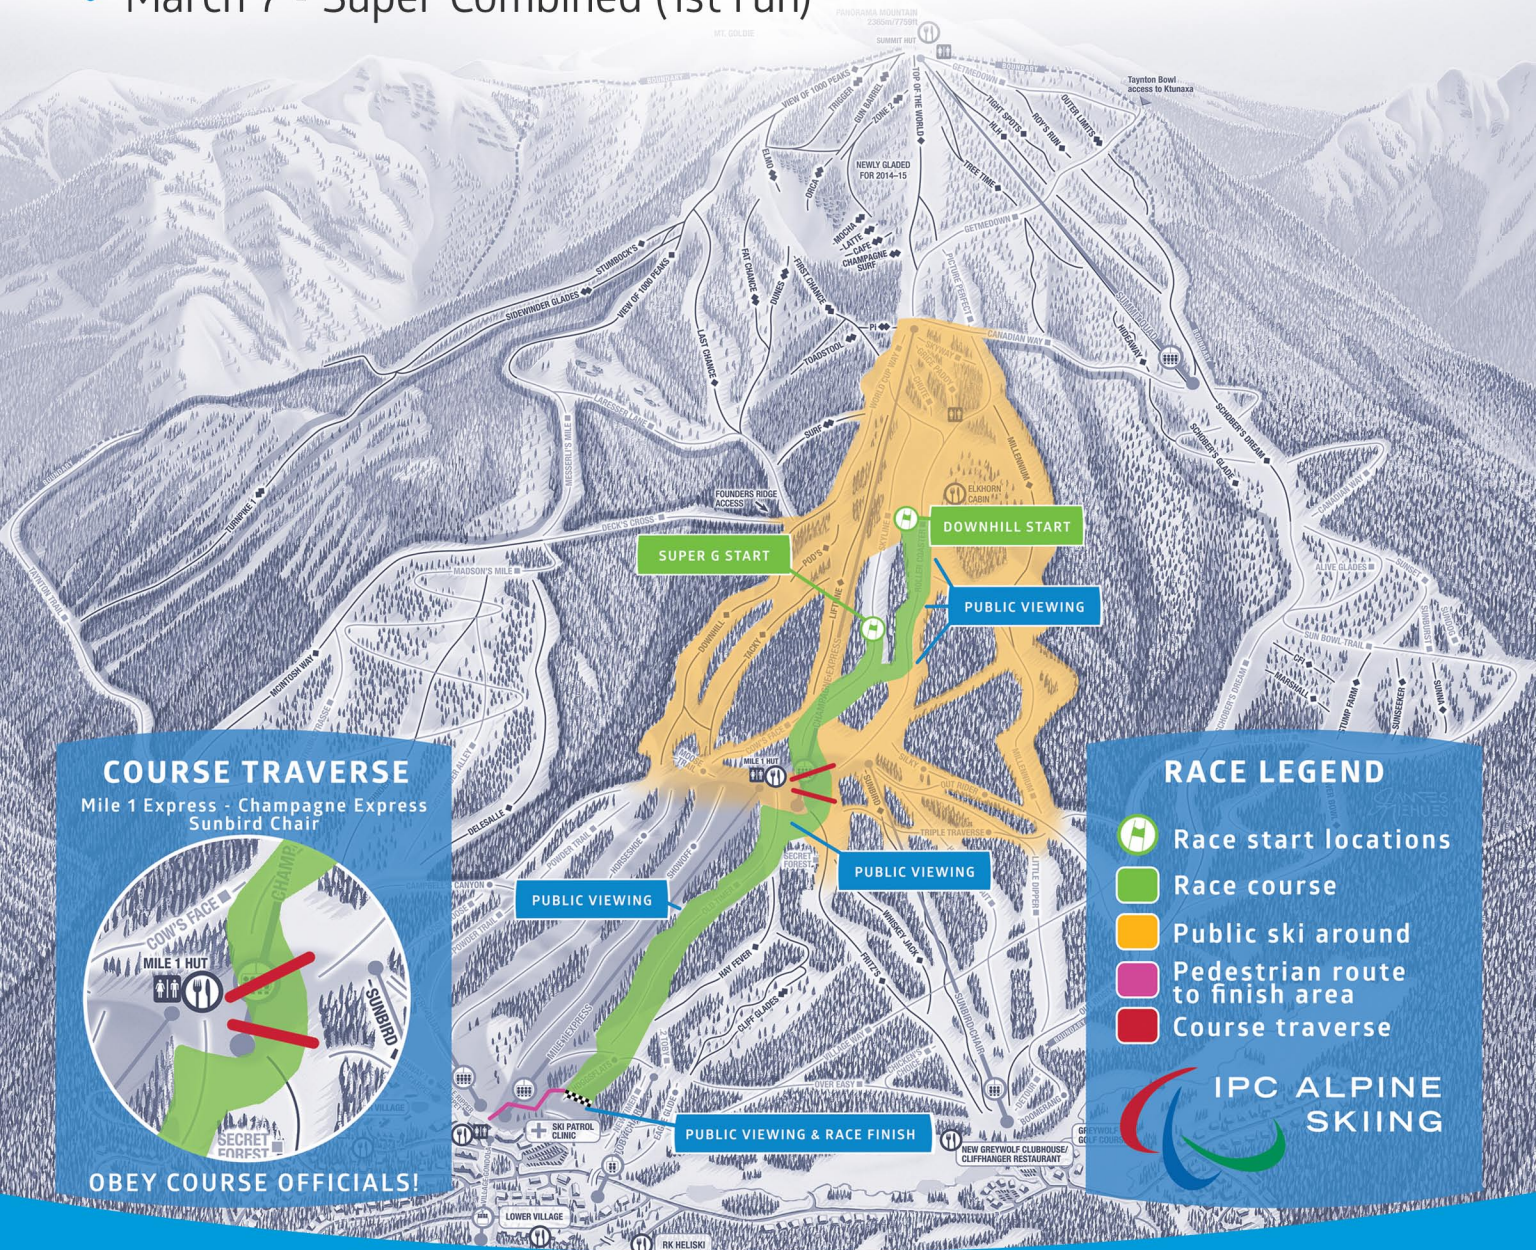

2015 IPC ALPINE SKIING WORLD CHAMPIONSHIPS

MARCH 7-10

(Race Course - Public Access - Viewing Areas)

- March 2,3 - Downhill (training)
- March 4 - Downhill
- March 5 - Super G
- March 7 - Super Combined (1st run)

2015 IPC ALPINE SKIING
WORLD CHAMPIONSHIPS
PANORAMA, B.C.

COURSE TRAVERSE

Mile 1 Express - Champagne Express
Sunbird Chair

OBEDIENCE TO COURSE OFFICIALS!

RACE LEGEND

- Race start locations
- Race course
- Public ski around
- Pedestrian route to finish area
- Course traverse